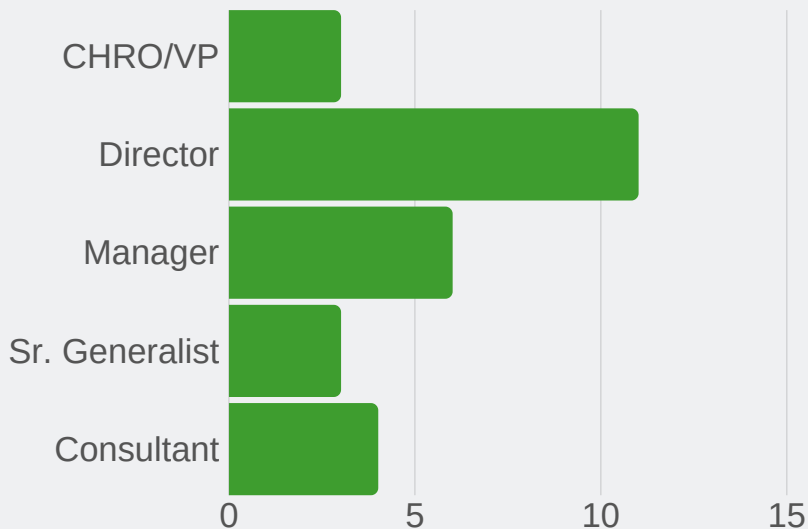

SPOTLIGHT ON

HUMAN RESOURCES

Our Team

5

FULL-TIME RECRUITERS

3 Directors
2 Partners

Contingent
15%

Engaged
15%

29

SKYWATER PLACEMENTS

Retained
70%

Popular 2019 Placements by Function

6

ON AVERAGE,
SEARCHES LAST
6 WEEKS FROM
KICK-OFF TO
CANDIDATE
ACCEPTANCE