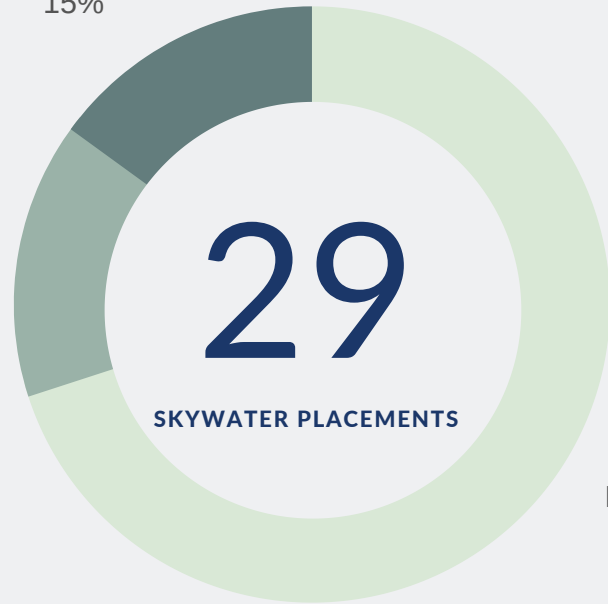

29

SKYWATER PLACEMENTS

Retained
70%

Popular 2019 Placements by Function

6

ON AVERAGE,
SEARCHES LAST
6 WEEKS FROM
KICK-OFF TO
CANDIDATE
ACCEPTANCE